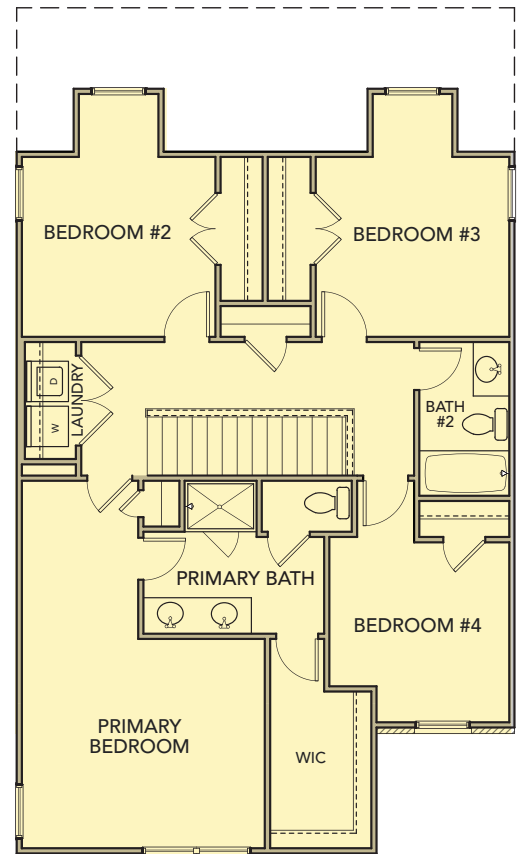

Redbud

4 Bedrooms / 2.5 Baths

1,860 sq ft

Elevation AA

Elevation BB

Elevation CC

Redbud

4 Bedrooms / 2.5 Baths

1,860 sq ft

First Floor

Second Floor

Opt. Covered Patio