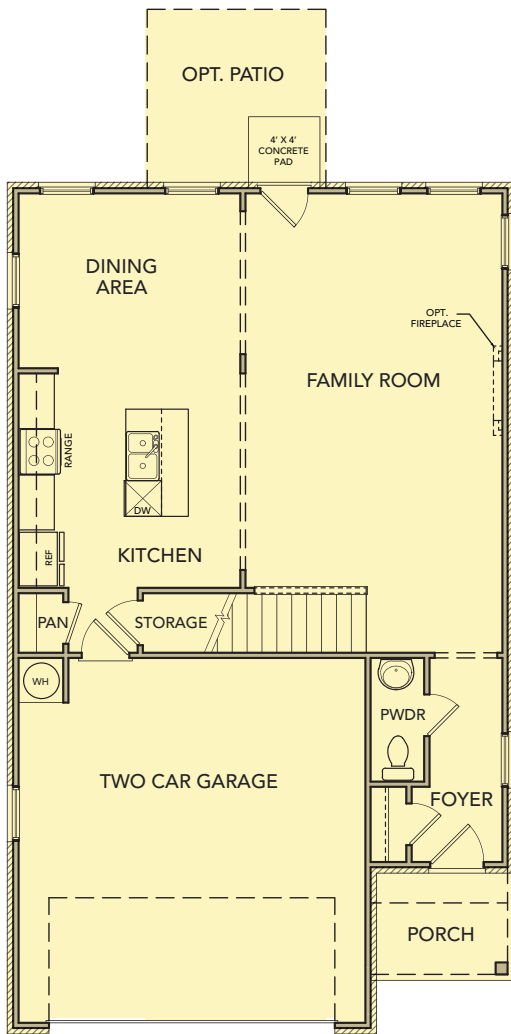

Redbud

4 Bedrooms / 2.5 Baths

1,860 sq ft

Elevation AA

Elevation BB

Elevation CC

Redbud

4 Bedrooms / 2.5 Baths

1,860 sq ft

First Floor

Second Floor

Opt. Covered Patio