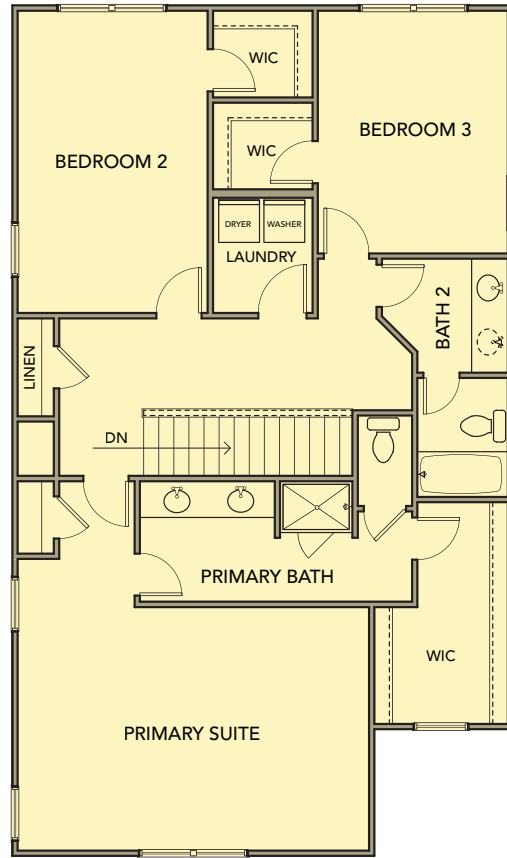

Redbud

3 Bedrooms / 2.5 Baths

1,912 sq ft

Park Center Pointe

Elevation A

Elevation B

Elevation C

Redbud

3 Bedrooms / 2.5 Baths

1,912 sq ft

Park Center Pointe

First Floor

Second Floor

First Floor Plan With Opt. Extended Family Room