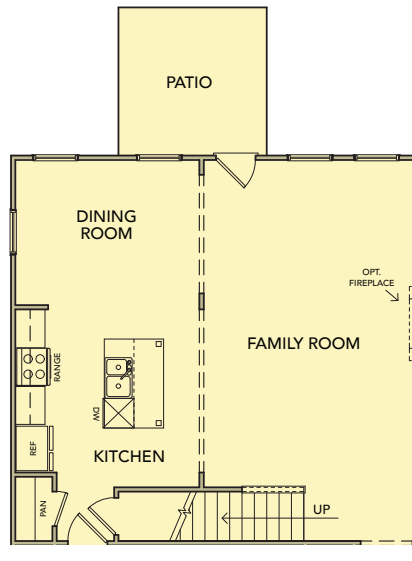

Redbud

3 Bedrooms / 2.5 Baths

1,912 sq ft

Park Center Pointe

Elevation A

Elevation B

Elevation C

Redbud

3 Bedrooms / 2.5 Baths

1,912 sq ft

Park Center Pointe

First Floor

Second Floor

First Floor Plan With Opt. Extended Family Room