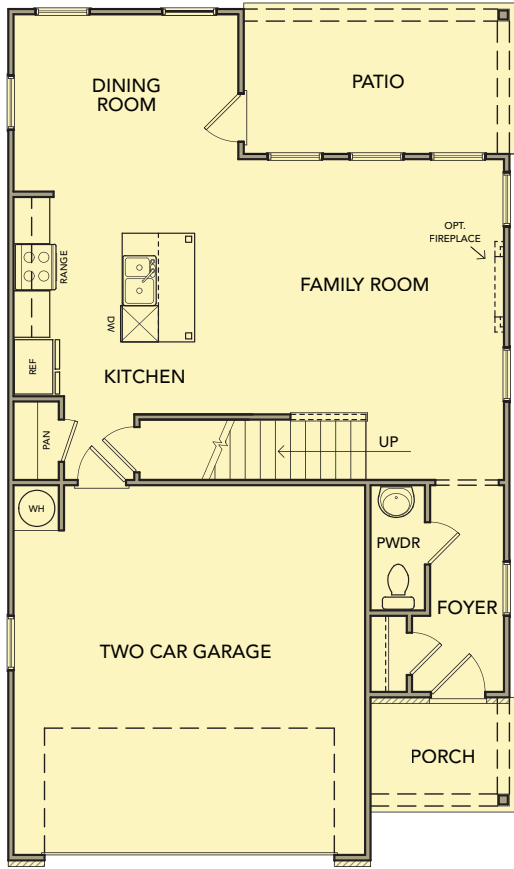

Redbud

3 Bedrooms / 2.5 Baths

1,912 sq ft

Park Center Pointe

Elevation A

Elevation B

Elevation C

Redbud

3 Bedrooms / 2.5 Baths

1,912 sq ft

Park Center Pointe

First Floor

Second Floor

First Floor Plan With Opt. Extended Family Room