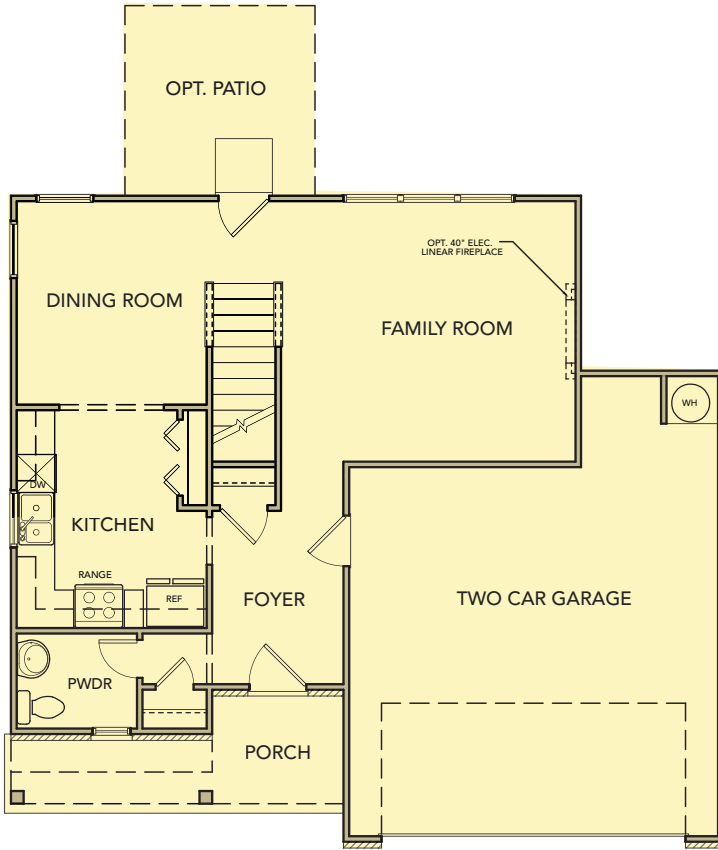

Sycamore  
3 Bedrooms / 2.5 Baths  
1,449 sq ft

Elevation AA

Elevation BB

Elevation CC

**Sycamore**  
 3 Bedrooms / 2.5 Baths  
 1,449 sq ft

First Floor

Second Floor

Opt. Covered Patio