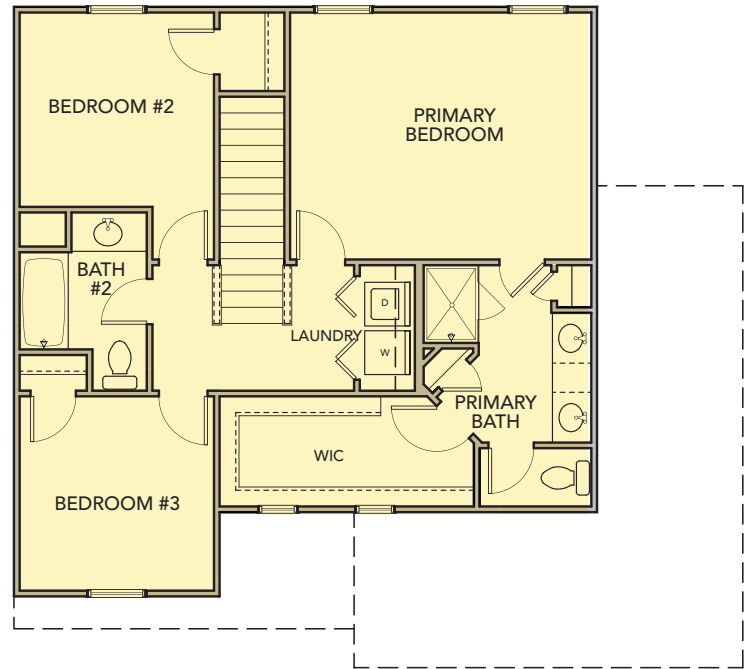

Sycamore  
3 Bedrooms / 2.5 Baths  
1,449 sq ft

Elevation AA

Elevation BB

Elevation CC

**Sycamore**  
 3 Bedrooms / 2.5 Baths  
 1,449 sq ft

First Floor

Second Floor

Opt. Covered Patio