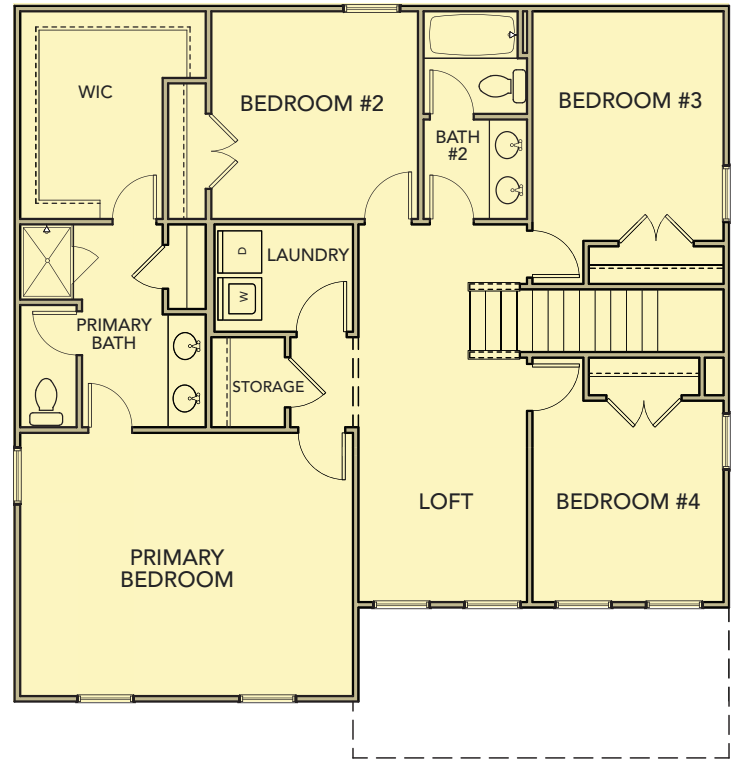

Aspen

4 Bedrooms / 2.5 Baths

2,269 sq ft

Meadow Pines

Elevation FH-1

Elevation FH-2

Aspen

4 Bedrooms / 2.5 Baths

2,269 sq ft

Meadow Pines

First Floor

Second Floor

Optional Covered Patio