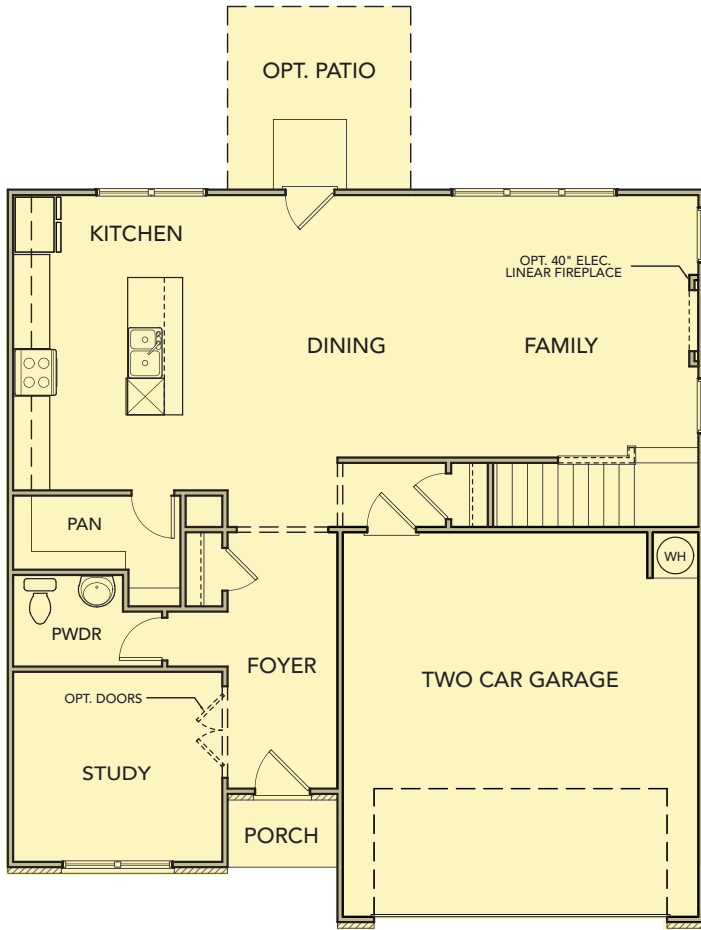

Aspen

4 Bedrooms / 2.5 Baths

2,269 sq ft

Meadow Pines

Elevation FH-1

Elevation FH-2

Aspen

4 Bedrooms / 2.5 Baths

2,269 sq ft

Meadow Pines

First Floor

Second Floor

Optional Covered Patio