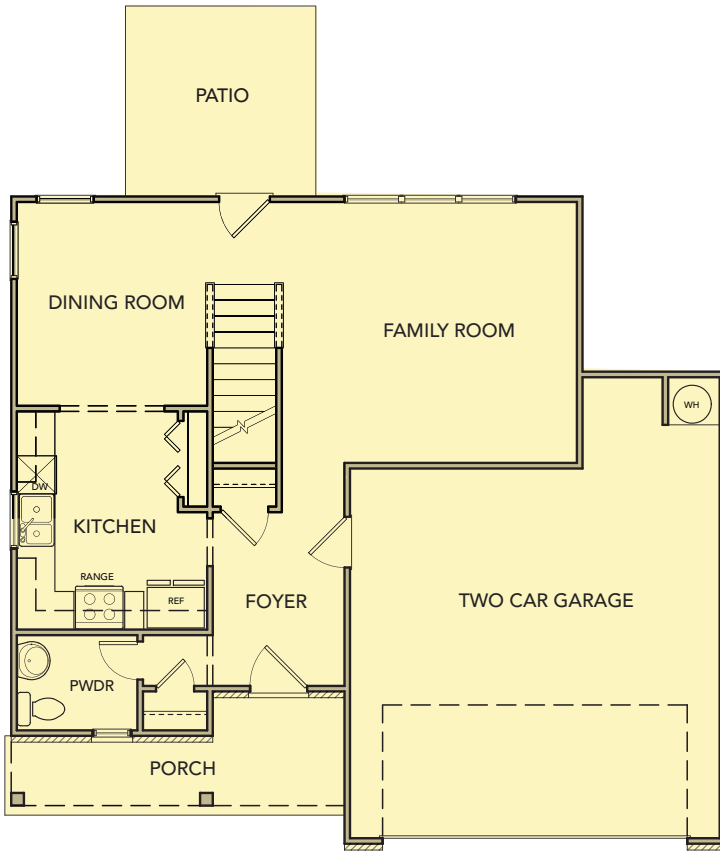

Sycamore  
3 Bedrooms / 2.5 Baths  
1449 sq ft

Elevation AA

Elevation BB

Elevation CC

**Sycamore**  
 3 Bedrooms / 2.5 Baths  
 1449 sq ft

First Floor

Second Floor

Opt. Covered Patio