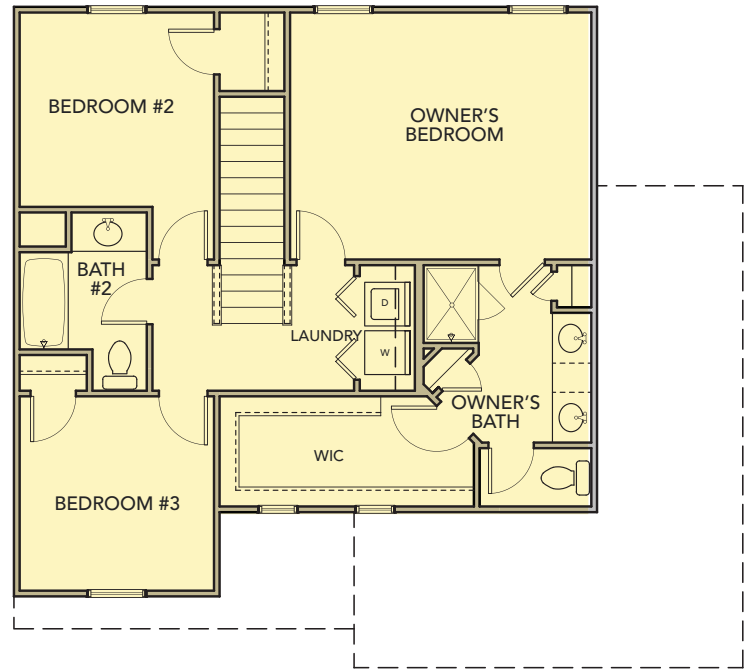

Sycamore  
3 Bedrooms / 2.5 Baths  
1449 sq ft

Elevation AA

Elevation BB

Elevation CC

**Sycamore**  
 3 Bedrooms / 2.5 Baths  
 1449 sq ft

First Floor

Second Floor

Opt. Covered Patio