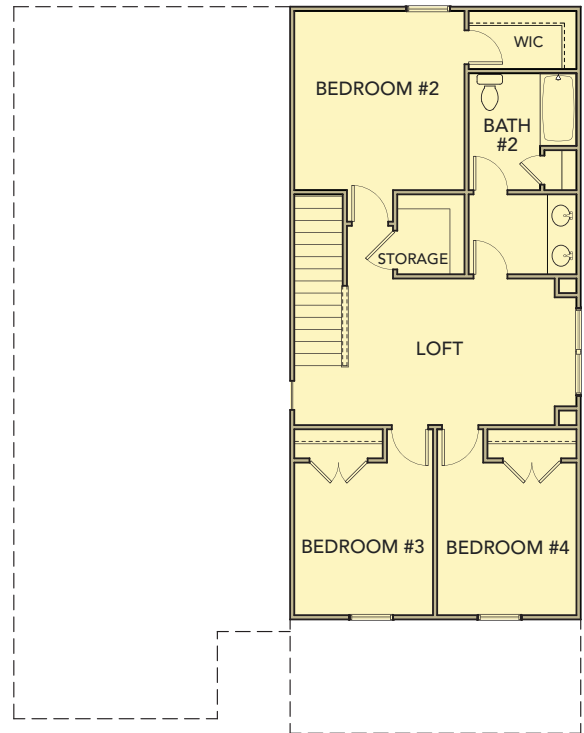

# Maple

4 Bedrooms / 2.5 Baths

2305 sq ft

Elevation AA

Elevation BB

Elevation CC

# Maple

4 Bedrooms / 2.5 Baths

2305 sq ft

First Floor

Second Floor

Opt. Covered Patio