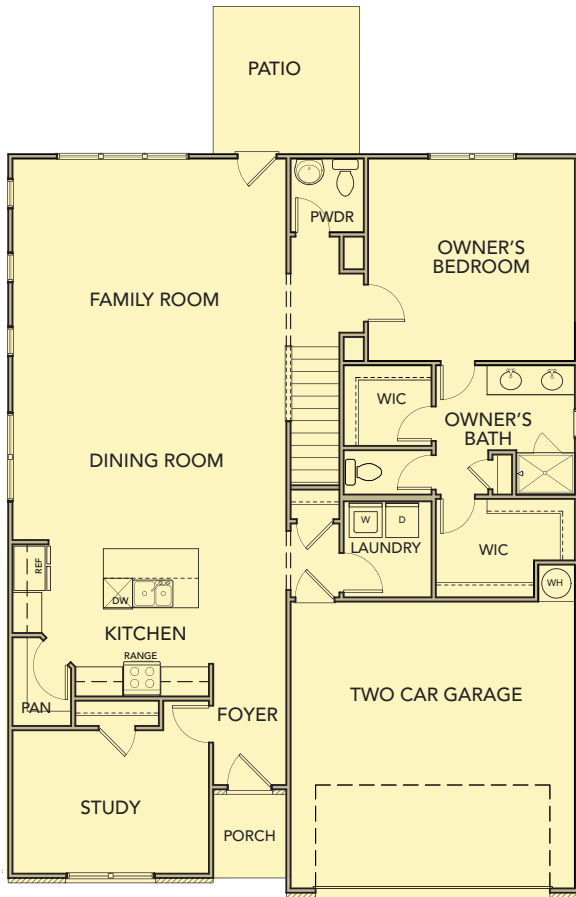

# Maple

4 Bedrooms / 2.5 Baths

2305 sq ft

Elevation AA

Elevation BB

Elevation CC

# Maple

4 Bedrooms / 2.5 Baths

2305 sq ft

First Floor

Second Floor

Opt. Covered Patio