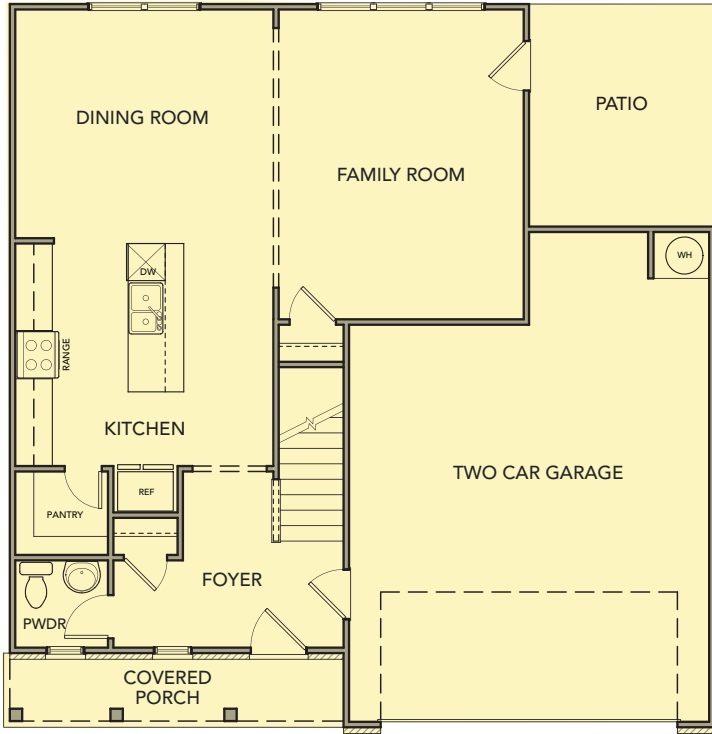

# Linden

3 - 4 Bedrooms / 2.5 Baths

2032 sq ft

Elevation AA

Elevation BB

Elevation CC

# Linden

3 - 4 Bedrooms / 2.5 Baths

2032 sq ft

First Floor

Second Floor

Opt. Covered Patio

Opt. 4th Bedroom