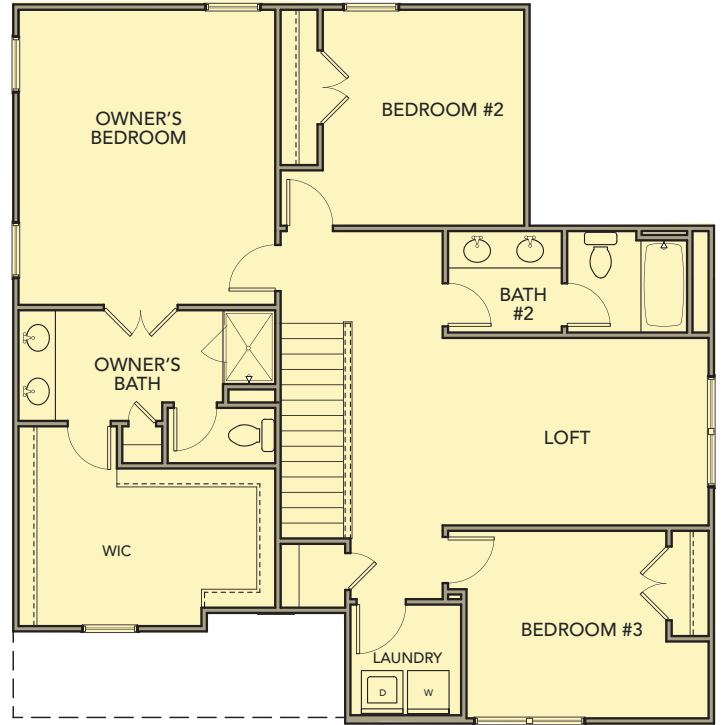

# Linden

3 - 4 Bedrooms / 2.5 Baths

2032 sq ft

Elevation AA

Elevation BB

Elevation CC

# Linden

3 - 4 Bedrooms / 2.5 Baths

2032 sq ft

First Floor

Second Floor

Opt. Covered Patio

Opt. 4th Bedroom