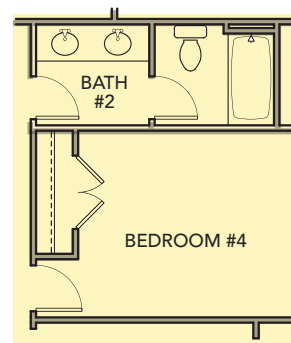

# Linden

3 - 4 Bedrooms / 2.5 Baths

2032 sq ft

First Floor

Second Floor

Opt. Covered Patio

Opt. 4th Bedroom