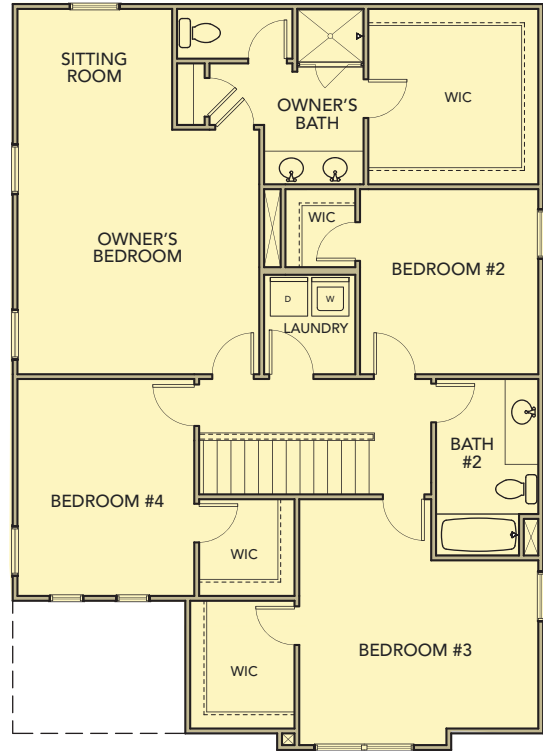

Juniper
4 Bedrooms / 2.5 Baths
2323 sq ft

Elevation AA

Elevation BB

Elevation CC

Juniper
 4 Bedrooms / 2.5 Baths
 2323 sq ft

First Floor

Second Floor

Opt. Covered Patio