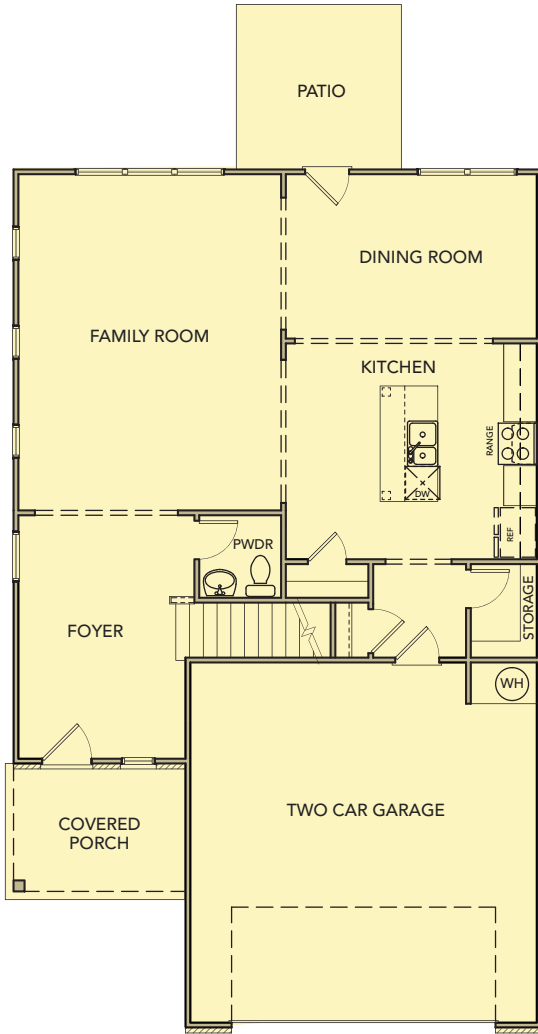

Juniper
4 Bedrooms / 2.5 Baths
2323 sq ft

Elevation AA

Elevation BB

Elevation CC

Juniper
 4 Bedrooms / 2.5 Baths
 2323 sq ft

First Floor

Second Floor

Opt. Covered Patio