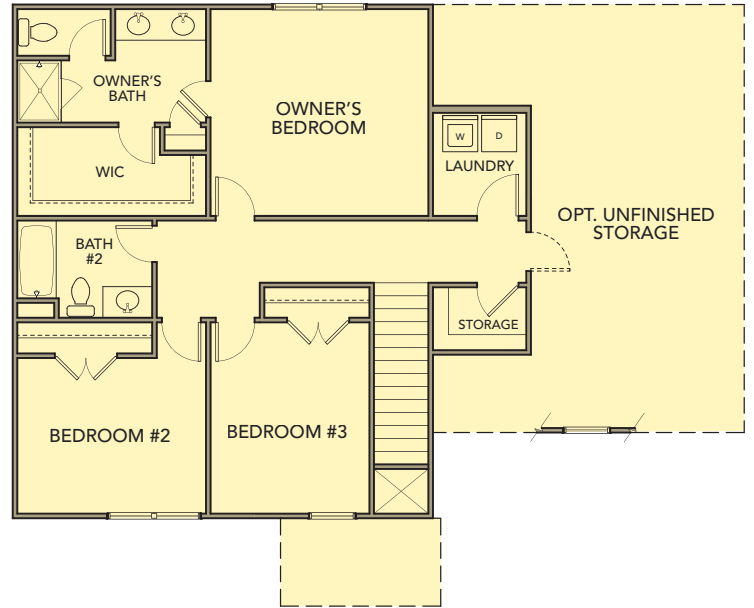

**Dogwood**  
3 Bedrooms / 2.5 Baths  
1,883 sq ft

Elevation AA

Elevation BB

Elevation CC

**Dogwood**  
 3 Bedrooms / 2.5 Baths  
 1,883 sq ft

First Floor

Second Floor

Second Floor w/Opt. Bonus Room

Second Floor w/Opt. Bedroom

Optional Covered Patio/Deck