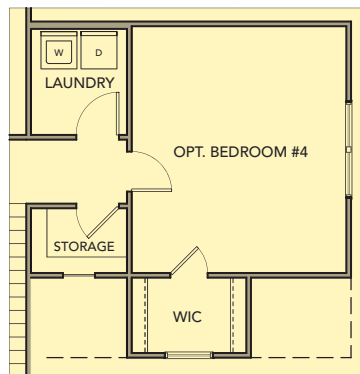

**Dogwood**  
3 Bedrooms / 2.5 Baths  
1,883 sq ft

Elevation AA

Elevation BB

Elevation CC

**Dogwood**  
 3 Bedrooms / 2.5 Baths  
 1,883 sq ft

First Floor

Second Floor

Second Floor w/Opt. Bonus Room

Second Floor w/Opt. Bedroom

Optional Covered Patio/Deck