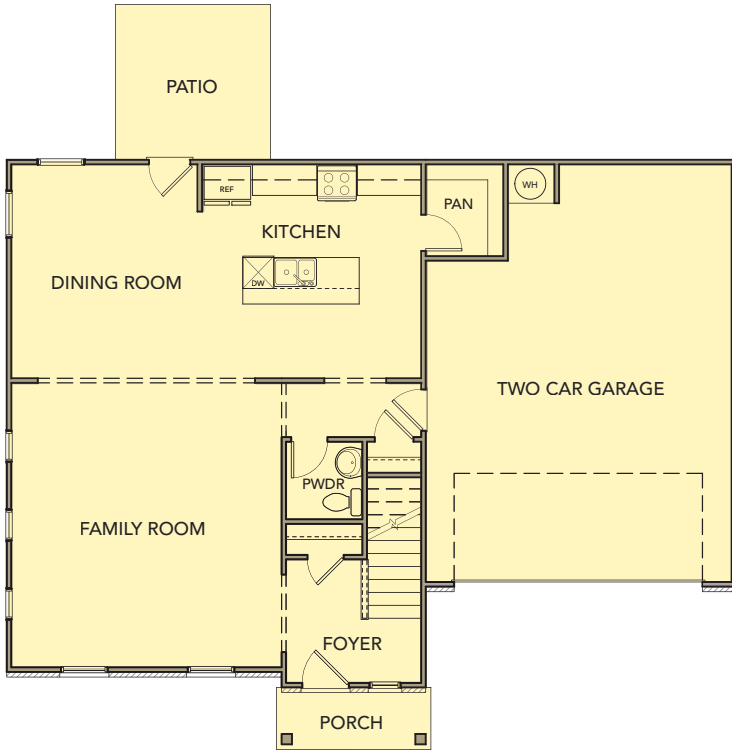

**Dogwood**  
3 Bedrooms / 2.5 Baths  
1,883 sq ft

Elevation AA

Elevation BB

Elevation CC

**Dogwood**  
 3 Bedrooms / 2.5 Baths  
 1,883 sq ft

First Floor

Second Floor

Second Floor w/Opt. Bonus Room

Second Floor w/Opt. Bedroom

Optional Covered Patio/Deck