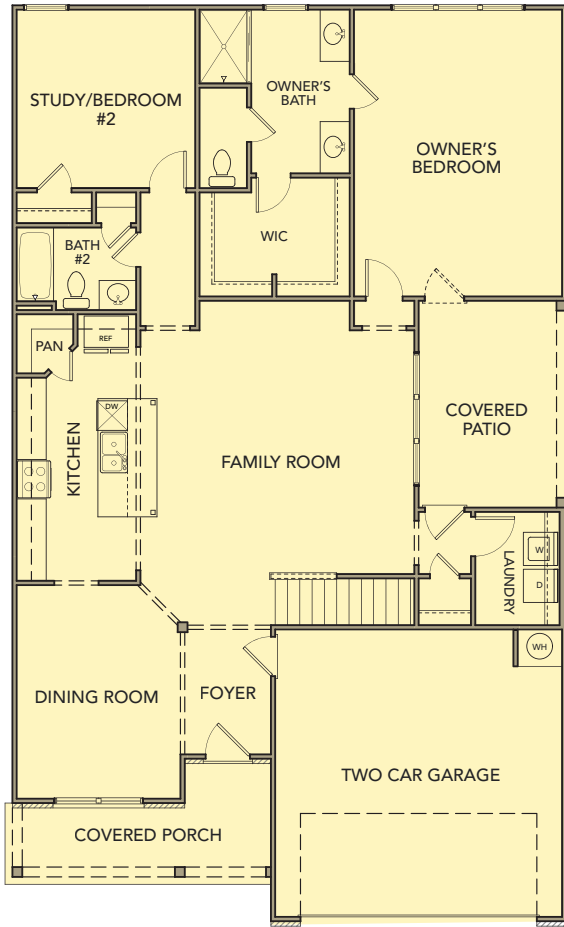

Cedar

3 Bedrooms / 3 Baths

2,351 sq ft

Elevation AA

Elevation BB

Elevation CC

Cedar

3 Bedrooms / 3 Baths
2,351 sq ft

First Floor

Second Floor

First w/Opt. Basement

Second w/Opt. Bedroom #4

Second w/Opt. Media Room