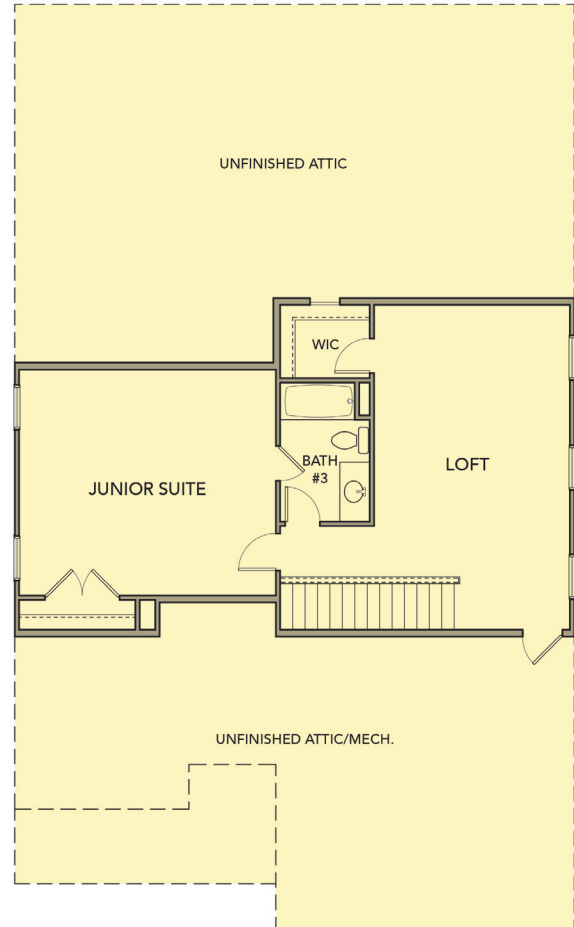

Cedar

3 Bedrooms / 3 Baths

2,351 sq ft

Elevation AA

Elevation BB

Elevation CC

Cedar

3 Bedrooms / 3 Baths
2,351 sq ft

First Floor

Second Floor

First w/Opt. Basement

Second w/Opt. Bedroom #4

Second w/Opt. Media Room