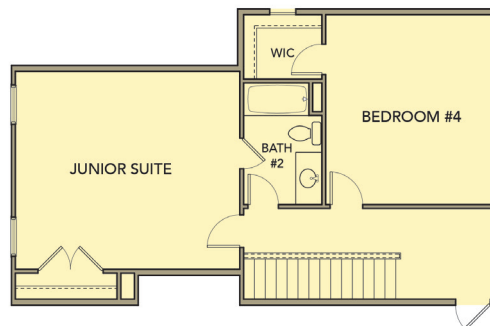

Cedar

3 Bedrooms / 3 Baths

2,351 sq ft

Elevation AA

Elevation BB

Elevation CC

Cedar

3 Bedrooms / 3 Baths
2,351 sq ft

First Floor

Second Floor

First w/Opt. Basement

Second w/Opt. Bedroom #4

Second w/Opt. Media Room