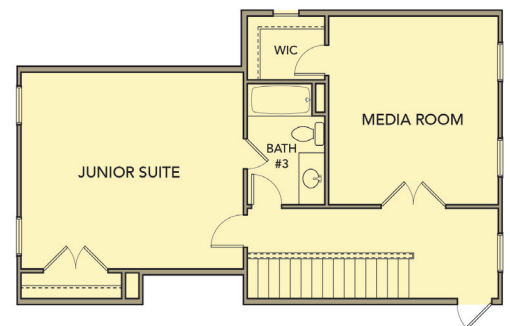

Cedar

3 Bedrooms / 3 Baths

2,351 sq ft

Elevation AA

Elevation BB

Elevation CC

Cedar

3 Bedrooms / 3 Baths
2,351 sq ft

First Floor

Second Floor

First w/Opt. Basement

Second w/Opt. Bedroom #4

Second w/Opt. Media Room