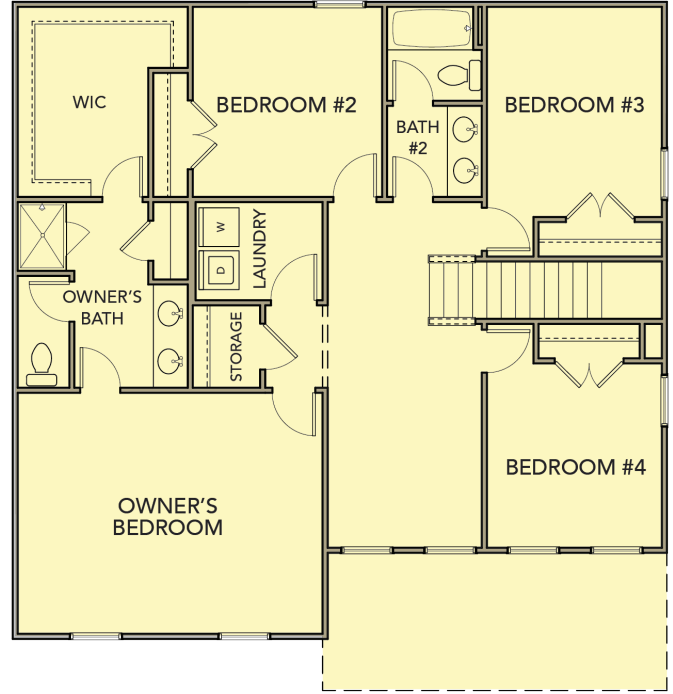

Aspen

4 Bedrooms / 2.5 Baths

2,269 sq ft

Elevation AA

Elevation BB

Elevation CC

Aspen

4 Bedrooms / 2.5 Baths

2,269 sq ft

First Floor

Second Floor

Opt. Covered Patio