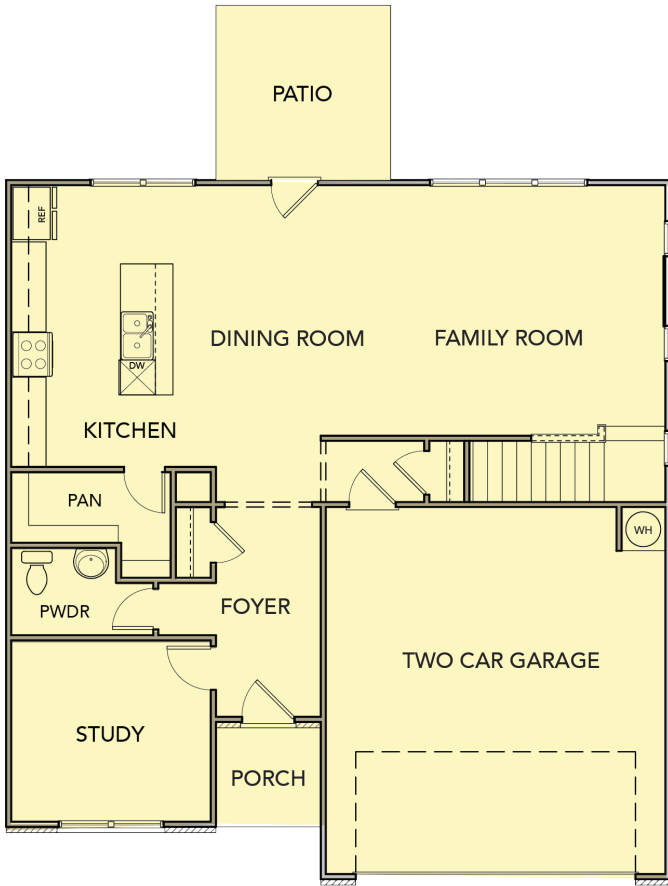

Aspen

4 Bedrooms / 2.5 Baths

2,269 sq ft

Elevation AA

Elevation BB

Elevation CC

Aspen

4 Bedrooms / 2.5 Baths

2,269 sq ft

First Floor

Second Floor

Opt. Covered Patio