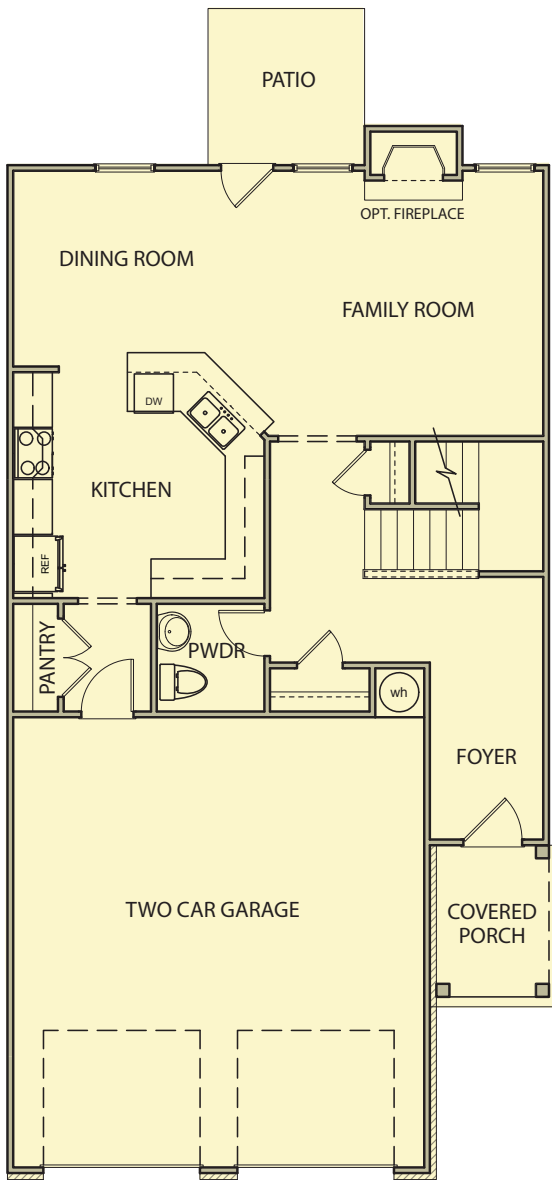

Madeline

3 Bedrooms / 2.5 Baths

1,989 sq ft

Park Center Pointe | Park View Reserve

Elevation AA

Elevation BB

Elevation CC

Madeline

3 Bedrooms / 2.5 Baths

1,989 sq ft

Park Center Pointe | Park View Reserve

First Floor

Second Floor