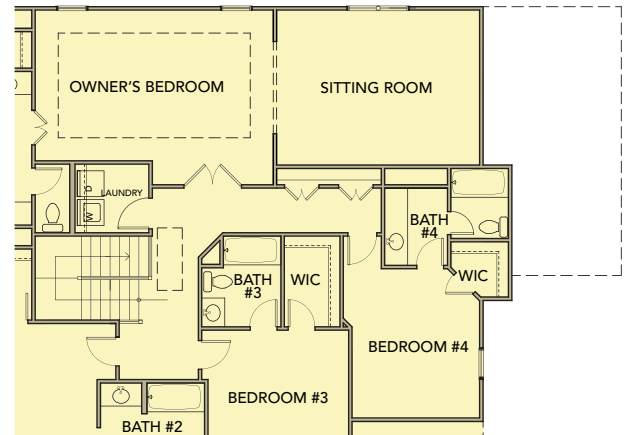

**Franklin II**  
5 Bedrooms / 4.5 Baths  
3,474 sq ft

Elevation AA

Elevation BB

Elevation CC

Elevation FH

# Franklin II

5 Bedrooms / 4.5 Baths

3,474 sq ft

First Floor

Second Floor

Opt. Keeping Room

Opt. Sunroom

Opt. Sitting Room