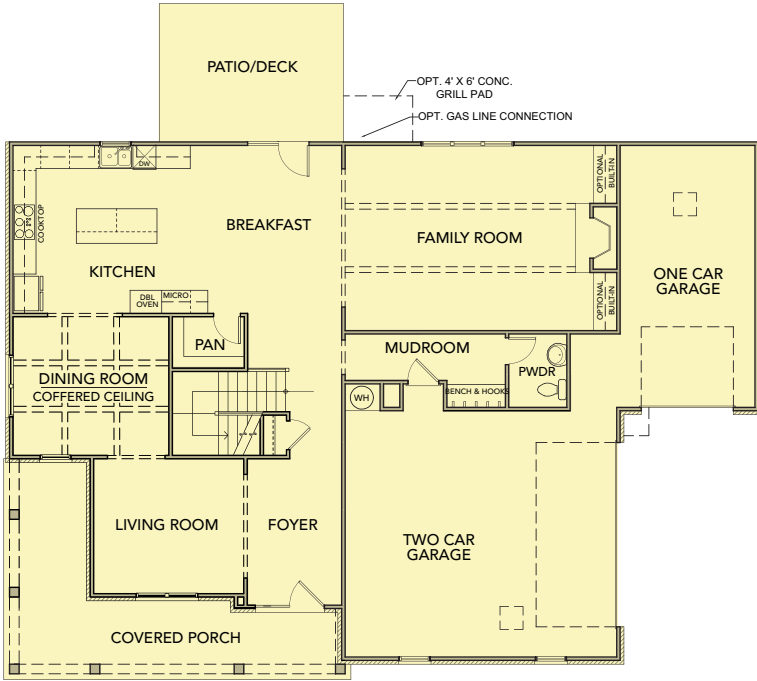

**Franklin II**  
5 Bedrooms / 4.5 Baths  
3,474 sq ft

Elevation AA

Elevation BB

Elevation CC

Elevation FH

# Franklin II

5 Bedrooms / 4.5 Baths

3,474 sq ft

First Floor

Second Floor

Opt. Keeping Room

Opt. Sunroom

Opt. Sitting Room