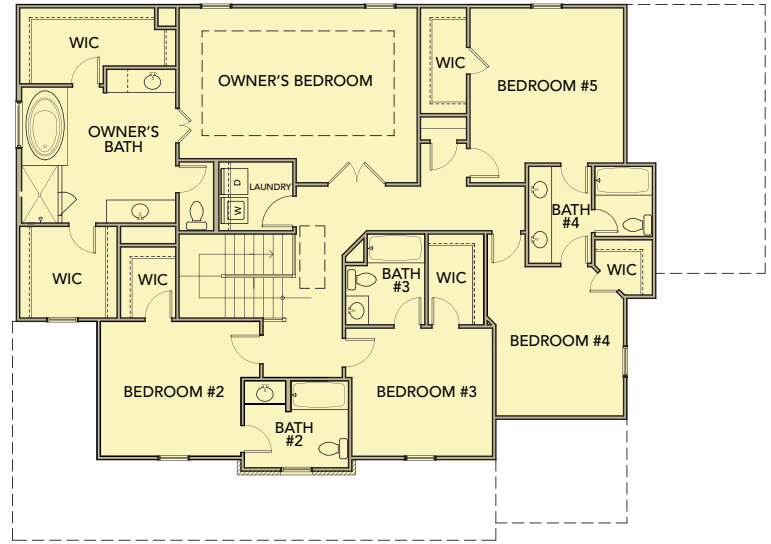

**Franklin II**  
5 Bedrooms / 4.5 Baths  
3,474 sq ft

Elevation AA

Elevation BB

Elevation CC

Elevation FH

# Franklin II

5 Bedrooms / 4.5 Baths

3,474 sq ft

First Floor

Second Floor

Opt. Keeping Room

Opt. Sunroom

Opt. Sitting Room