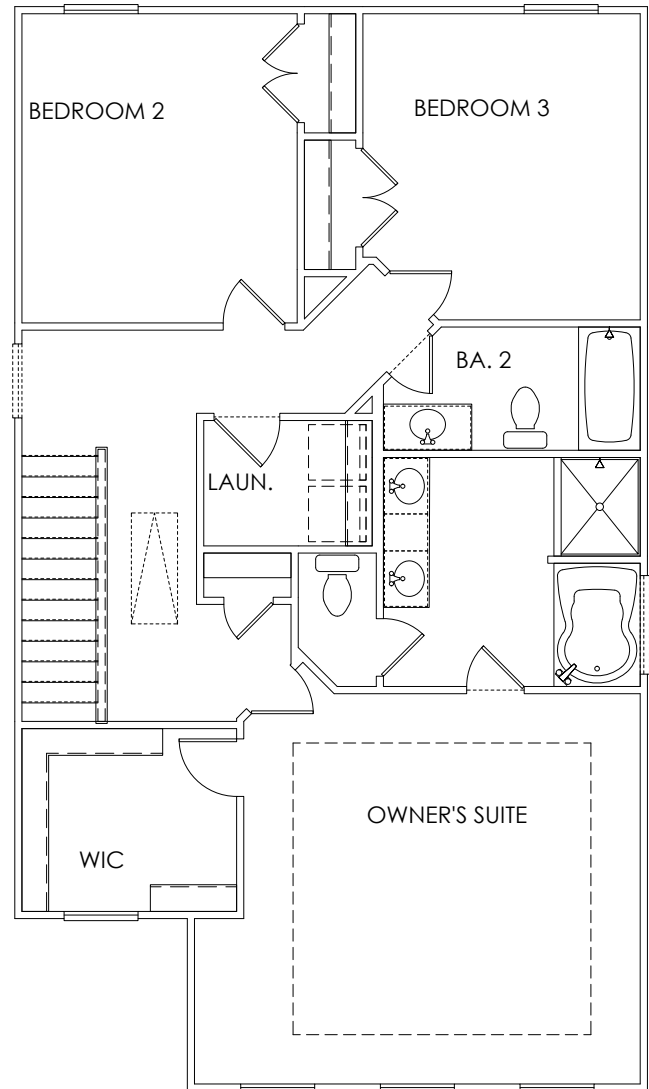

Charleston

3 Bedrooms / 2.5 Baths

0,000 sq ft

Attached Units

Elevation AA

Elevation BB

*Information believed accurate but not warranted. All drawings and elevation renderings are artistic representations only. Floor plan details & final decisions to be made by Kerley Family Homes. This document is for informational purposes only and is subject to change without notice. Please contact onsite agent for details regarding availability, lots and options. Updated 10/11/19.

KerleyFamilyHomes.com

Information believed accurate but not warranted. Prices and offer subject to change without prior notice.

Charleston

3 Bedrooms / 2.5 Baths

0,000 sq ft

Attached Units

First Floor

Second Floor

*Information believed accurate but not warranted. All drawings and elevation renderings are artistic representations only. Floor plan details & final decisions to be made by Kerley Family Homes. This document is for informational purposes only and is subject to change without notice. Please contact onsite agent for details regarding availability, lots and options. Updated 10/11/19.