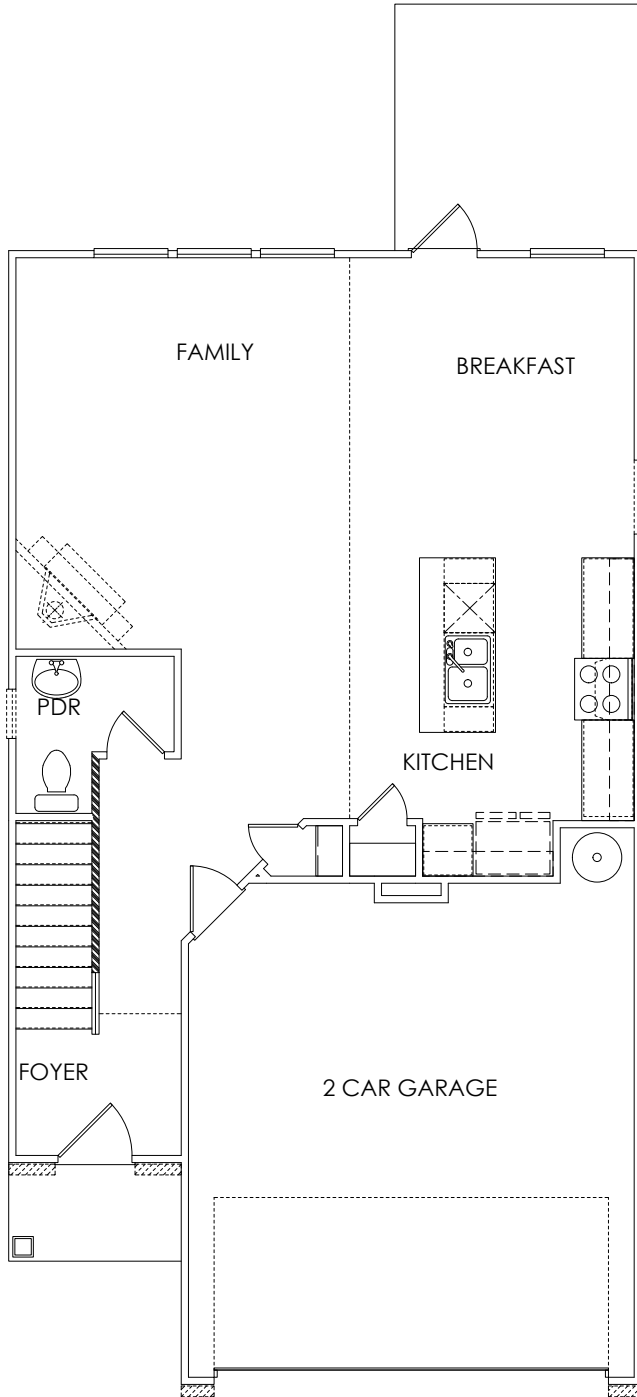

Charleston

3 Bedrooms / 2.5 Baths

0,000 sq ft

Attached Units

Elevation AA

Elevation BB

*Information believed accurate but not warranted. All drawings and elevation renderings are artistic representations only. Floor plan details & final decisions to be made by Kerley Family Homes. This document is for informational purposes only and is subject to change without notice. Please contact onsite agent for details regarding availability, lots and options. Updated 10/11/19.

KerleyFamilyHomes.com

Information believed accurate but not warranted. Prices and offer subject to change without prior notice.

Charleston

3 Bedrooms / 2.5 Baths

0,000 sq ft

Attached Units

First Floor

Second Floor

*Information believed accurate but not warranted. All drawings and elevation renderings are artistic representations only. Floor plan details & final decisions to be made by Kerley Family Homes. This document is for informational purposes only and is subject to change without notice. Please contact onsite agent for details regarding availability, lots and options. Updated 10/11/19.