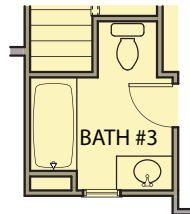

Magnolia

4 Bedrooms / 2.5 Baths

2,209 sq ft

Factory Shoals

Elevation FH-1

Magnolia

4 Bedrooms / 2.5 Baths

2,209 sq ft

Factory Shoals

First Floor

Second Floor

Opt. 3rd Bath