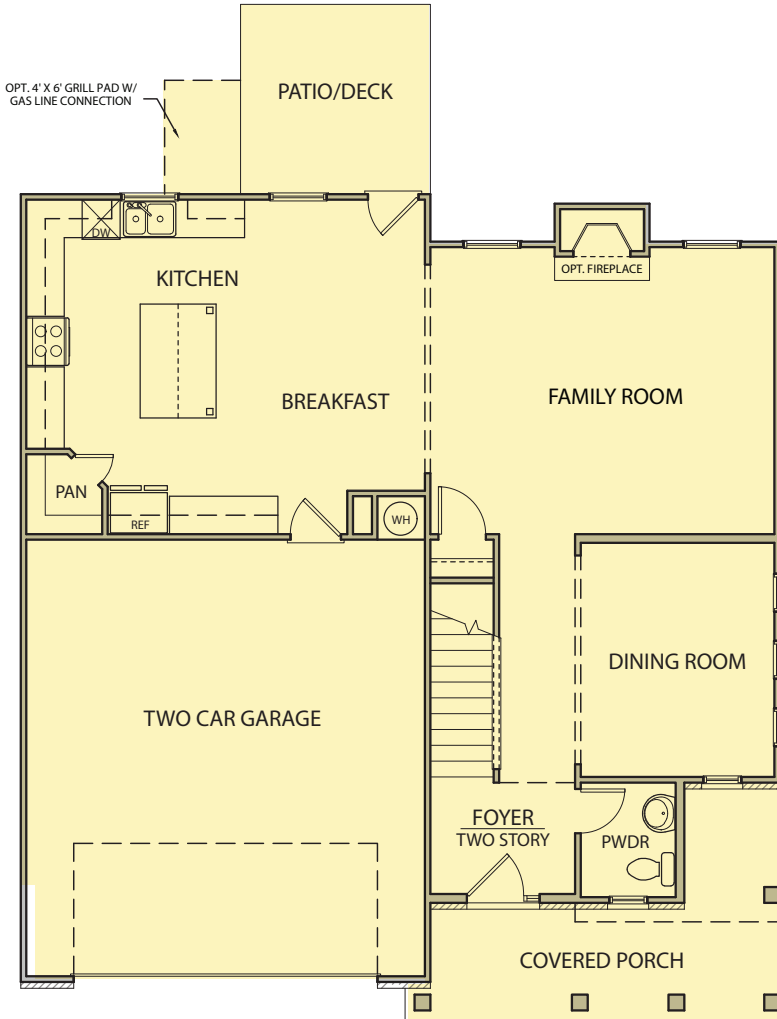

Magnolia

4 Bedrooms / 2.5 Baths

2,209 sq ft

Factory Shoals

Elevation FH-1

Magnolia

4 Bedrooms / 2.5 Baths

2,209 sq ft

Factory Shoals

First Floor

Second Floor

Opt. 3rd Bath