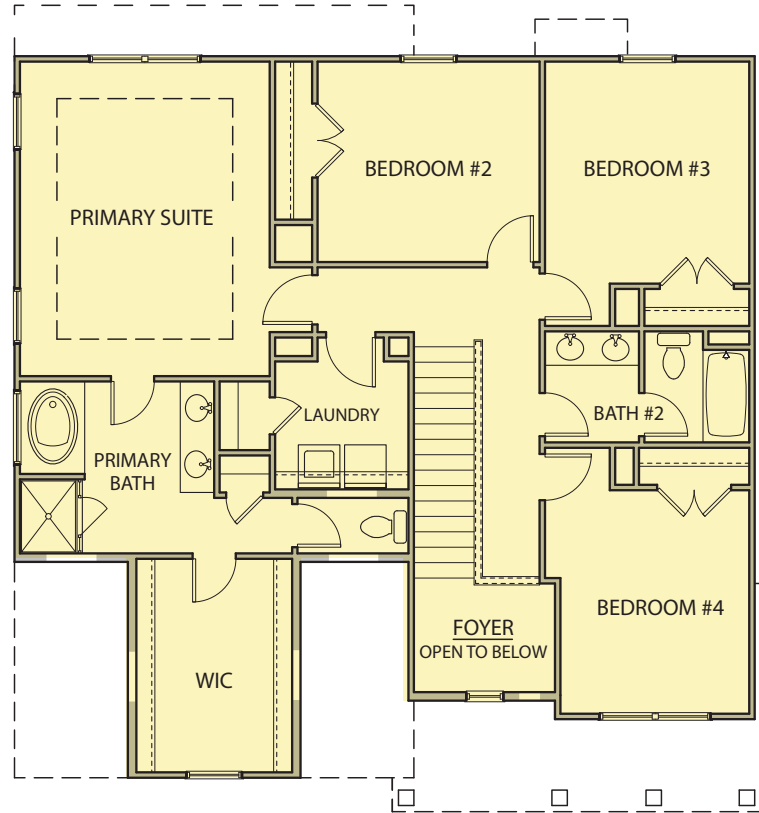

Magnolia

4 Bedrooms / 2.5 Baths

2,209 sq ft

Factory Shoals

Elevation FH-1

Magnolia

4 Bedrooms / 2.5 Baths

2,209 sq ft

Factory Shoals

First Floor

Second Floor

Opt. 3rd Bath