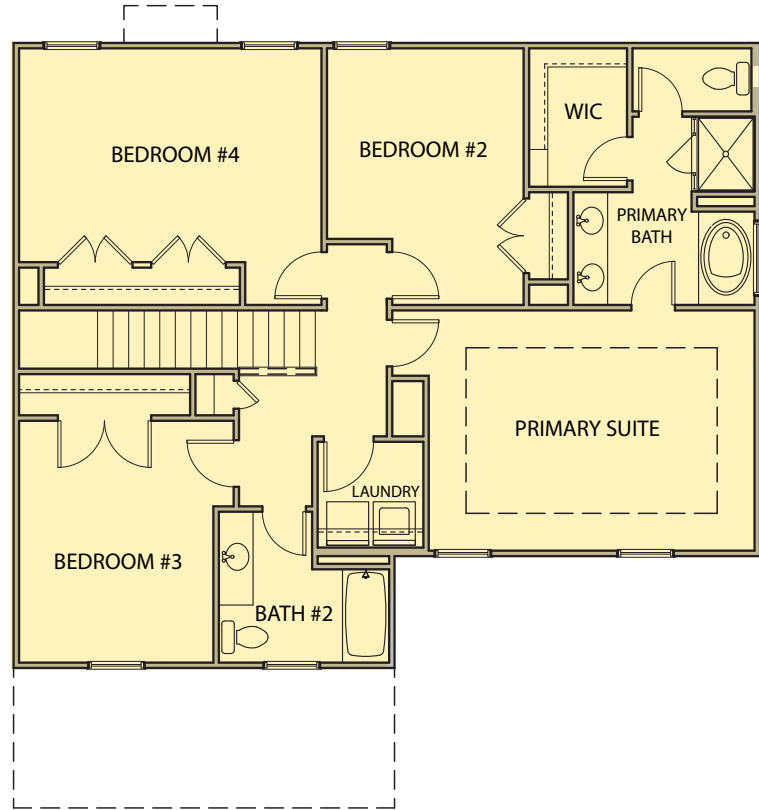

Axley

4 Bedrooms / 2.5 Baths

2,088 sq ft

Elevation FH-1

Axley

4 Bedrooms / 2.5 Baths

2,088 sq ft

First Floor

Second Floor

Opt. Covered Patio