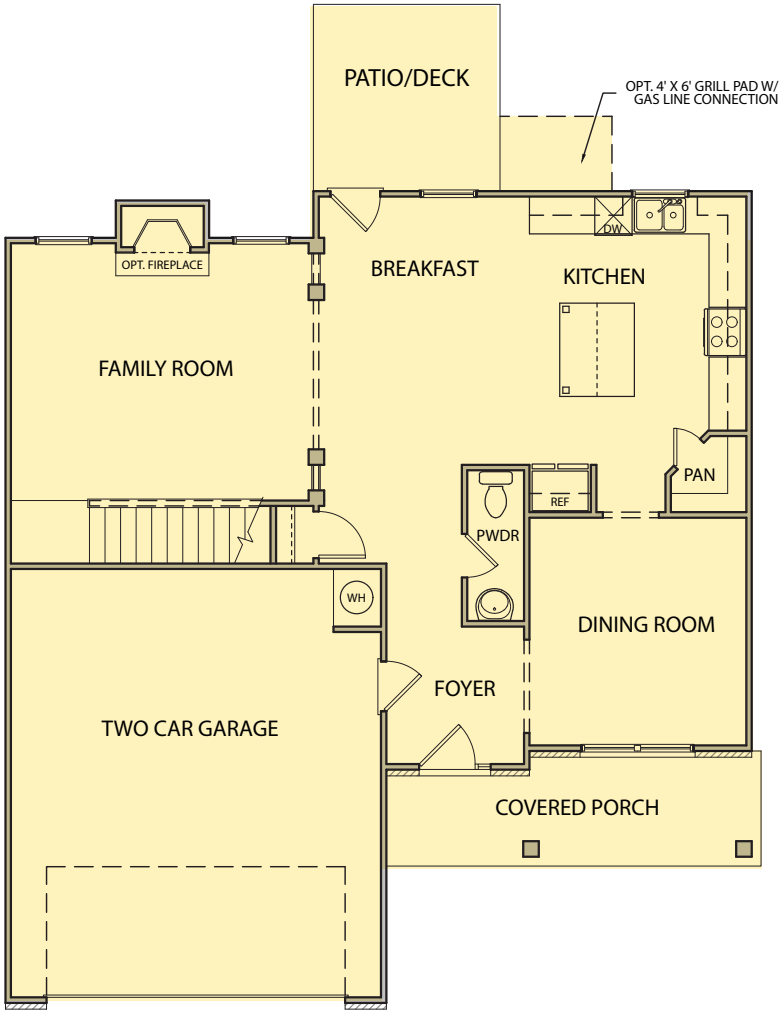

Axley

4 Bedrooms / 2.5 Baths

2,088 sq ft

Elevation FH-1

Axley

4 Bedrooms / 2.5 Baths

2,088 sq ft

First Floor

Second Floor

Opt. Covered Patio