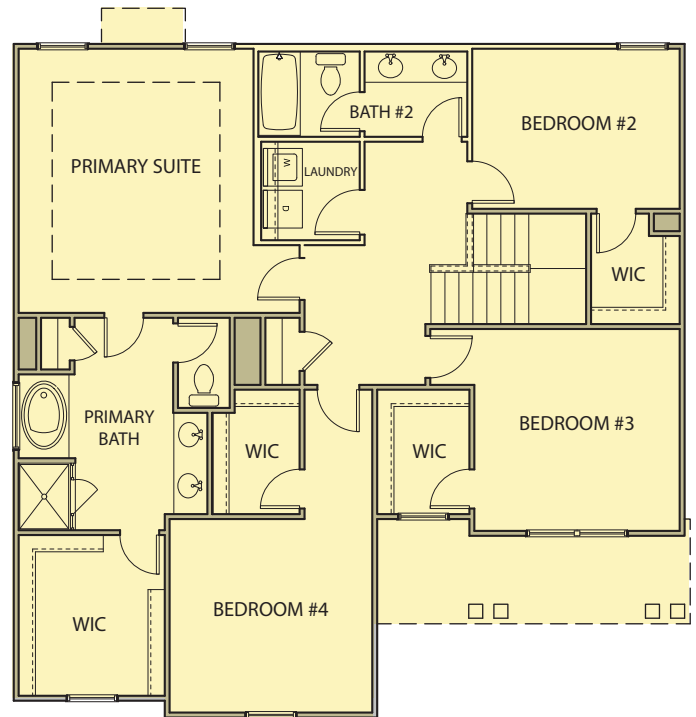

Chatsworth

4 Bedrooms / 2.5 Baths

2,219 sq ft

Factory Shoals

Elevation FH-1

Elevation FH-2

Chatsworth

4 Bedrooms / 2.5 Baths

2,219 sq ft

Factory Shoals

First Floor

Opt. Covered Porch

Second Floor FH-1

Second Floor FH-2