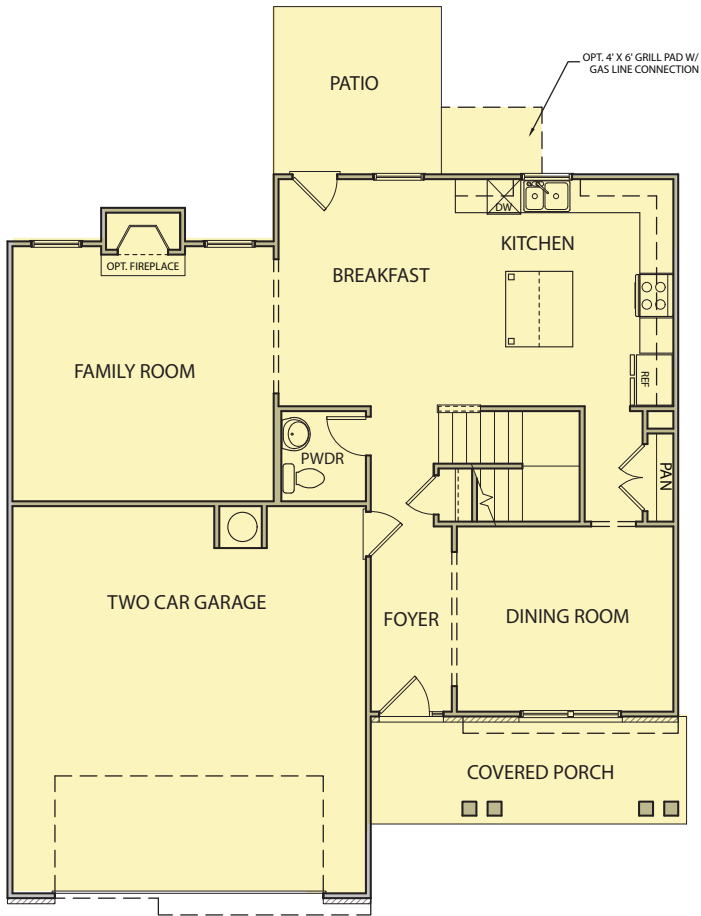

Chatsworth

4 Bedrooms / 2.5 Baths

2,219 sq ft

Factory Shoals

Elevation FH-1

Elevation FH-2

Chatsworth

4 Bedrooms / 2.5 Baths

2,219 sq ft

Factory Shoals

First Floor

Opt. Covered Porch

Second Floor FH-1

Second Floor FH-2