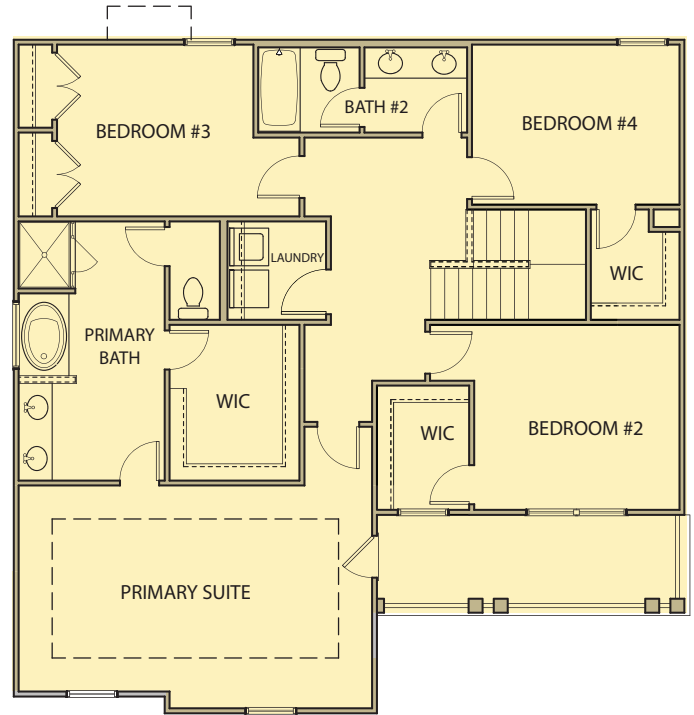

Chatsworth

4 Bedrooms / 2.5 Baths

2,219 sq ft

Factory Shoals

Elevation FH-1

Elevation FH-2

Chatsworth

4 Bedrooms / 2.5 Baths

2,219 sq ft

Factory Shoals

First Floor

Opt. Covered Porch

Second Floor FH-1

Second Floor FH-2