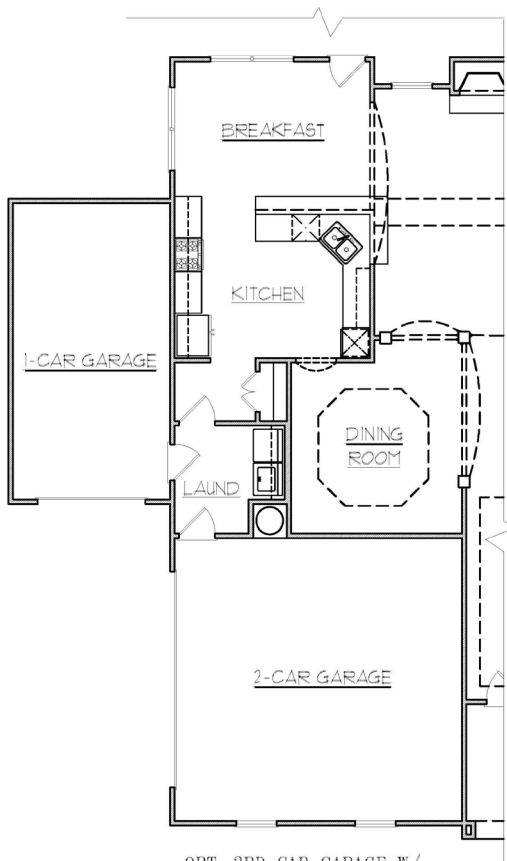

THE BERKLEY - RIVER SPRINGS ELEVATIONS

OPT. 3RD CAR GARAGE W/
SIDE ENTRY GARAGE

FRONT ELEVATION "CLASSIC"

OPT. 3RD CAR GARAGE W/
SIDE ENTRY GARAGE

FRONT ELEVATION "CRAFTSMAN"

2/4/16

Family Owned and Operated
www.kerleyfamilyhomes.com

THE BERKLEY - RIVER SPRINGS FLOORPLANS

OPT. BASEMENT W/ OPEN STAIRS

FIRST FLOOR PLAN
W/ OPT. BASEMENT

OPT. 3RD CAR GARAGE W/
SIDE ENTRY GARAGE

FIRST FLOOR PLAN

2/4/16

Family Owned and Operated
www.kerleyfamilyhomes.com